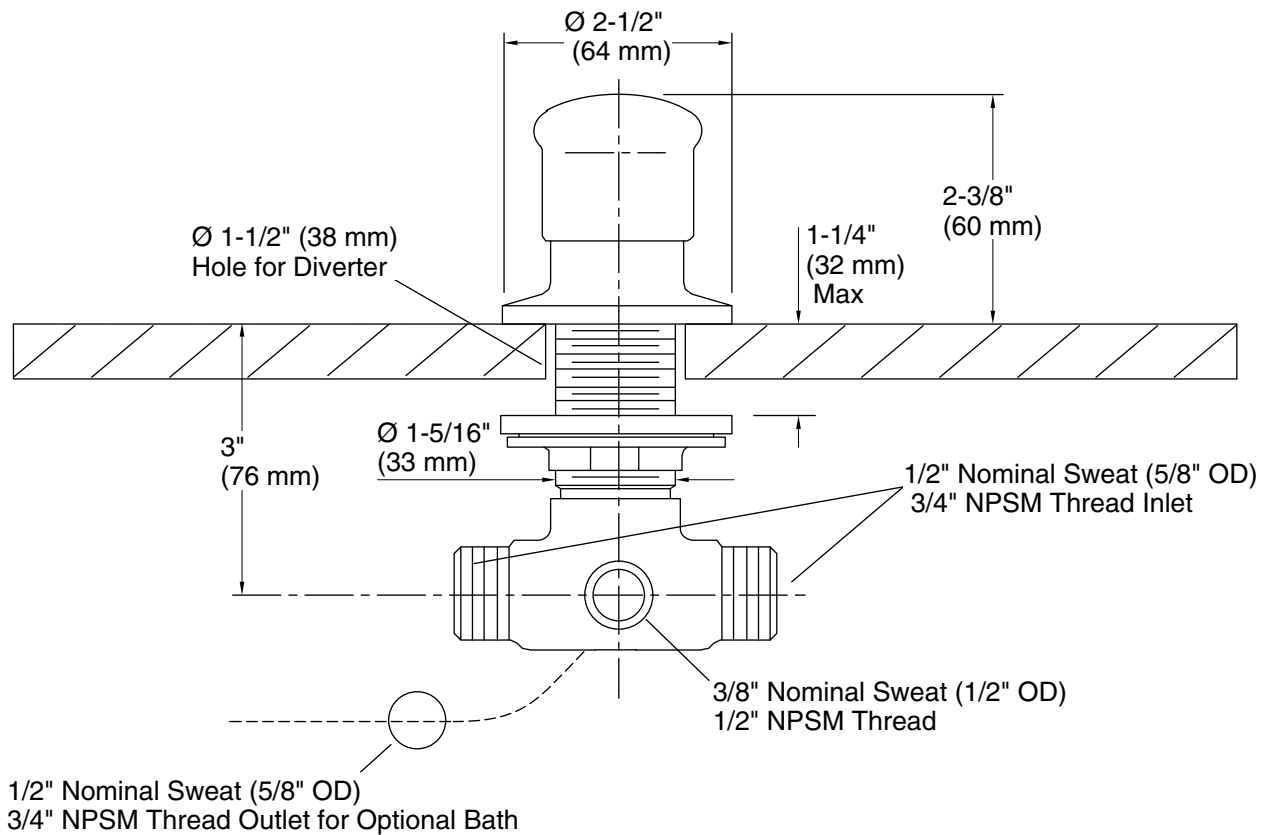

Features

- Two-way brass diverter valve
- Diverter valve has backflow prevention

Installation

- Bath- or deck-mount

Recommended Products/Accessories

K-23723 Faucet cleaner

Codes/Standards

ASME A112.18.1/CSA B125.1

Technical Information

All product dimensions are nominal.

Notes

Install this product according to the installation guide.

Diverter valve has backflow protection.